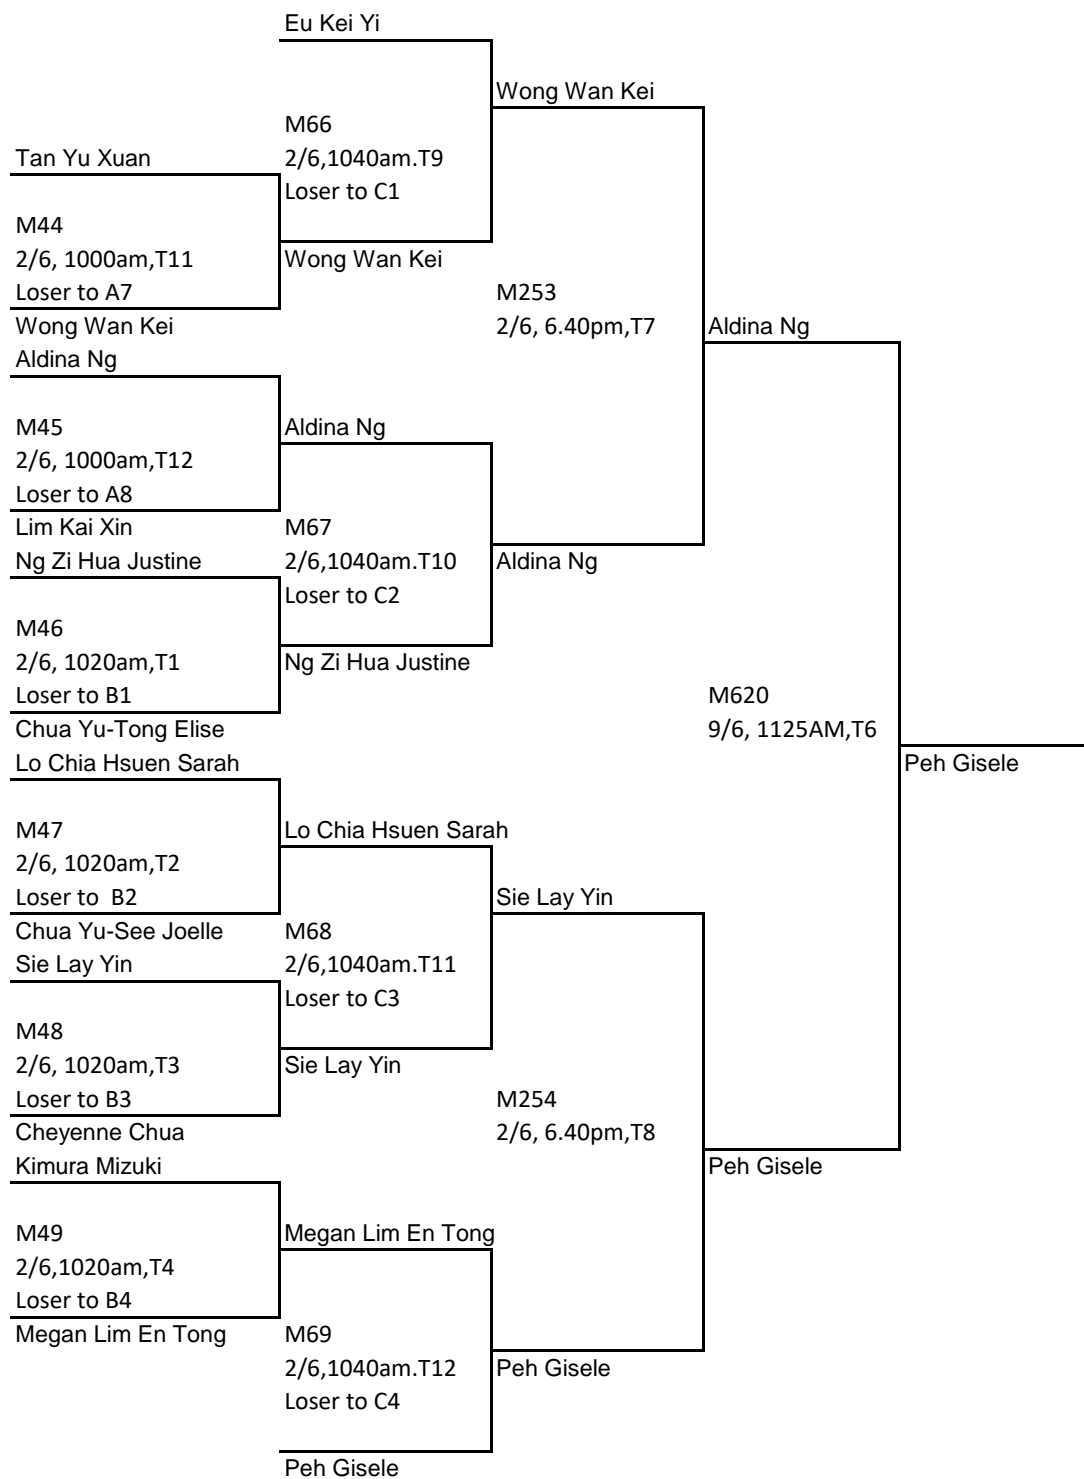

Nurture Category Girl's Under 10 Event - Main Draw

Quarter Final

Semi- Final

Final

Nurture Category Girl's Under 10 Event - Consolation

Semi- Final

Final