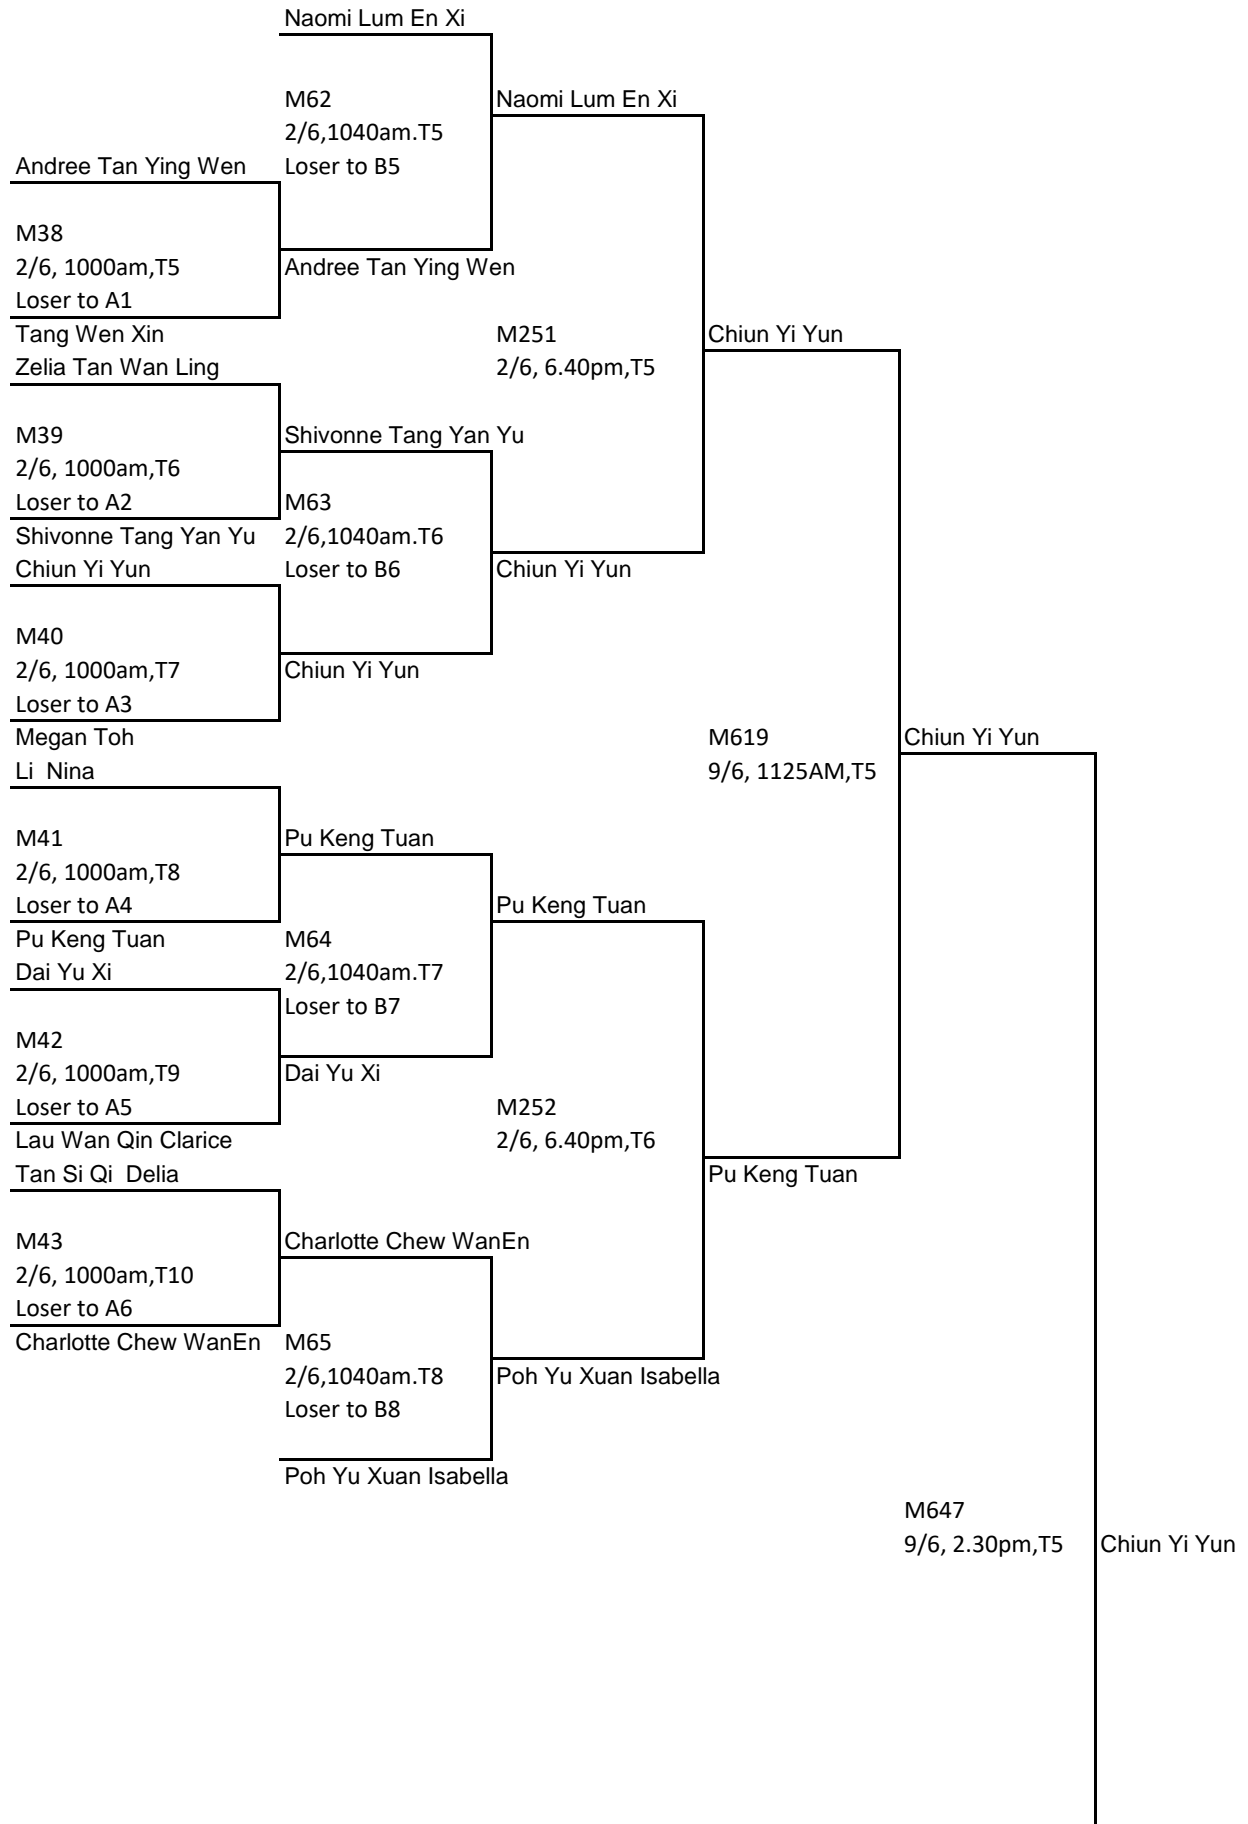

Nurture Category Girl's Under 10 Event - Main Draw

Quarter Final

Semi- Final

Final

Nurture Category Girl's Under 10 Event - Consolation

Semi- Final

Final